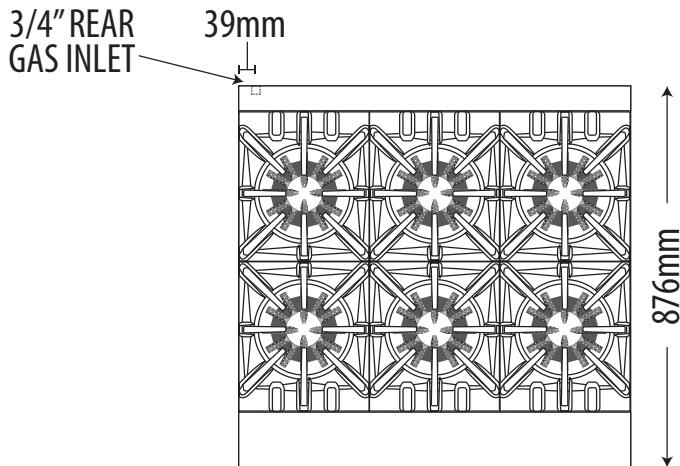

DIMENSIONS

External Dimension: 900W x 876D x 1153H (with stand) mm

Working height : 915mm

Combustible wall clearance: Side: 152mm, Rear: 152mm

TECHNICAL DATA

Gas Type: Natural or Propane

Total Output:	Natural 184MJ	Propane 171MJ
---------------	------------------	------------------