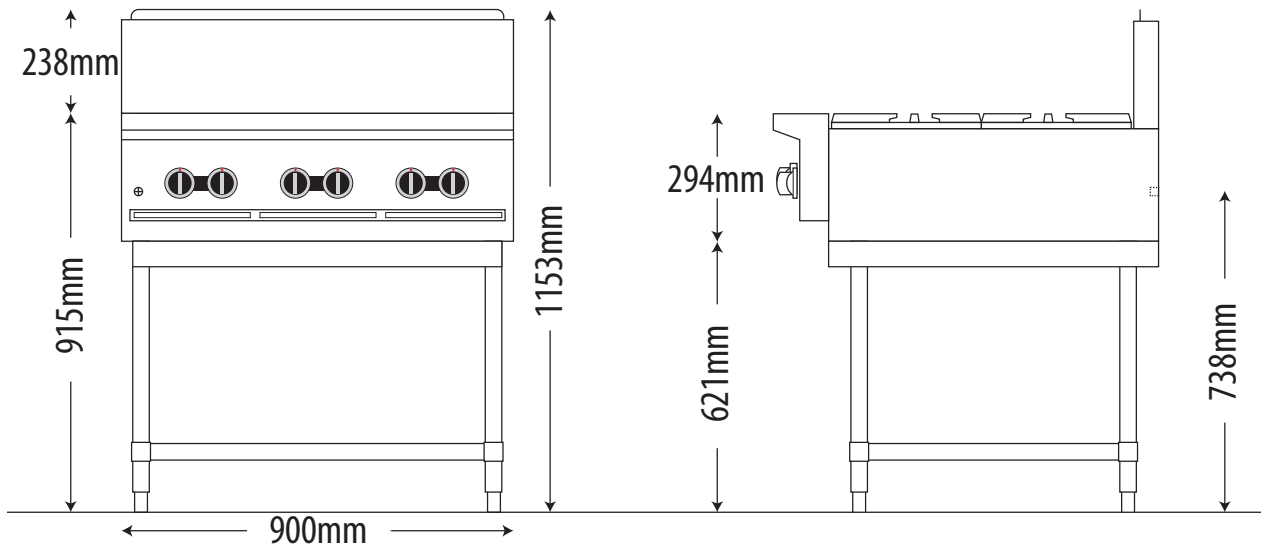

Large easy-to-use control knobs sit flush to the 'plate rail' and the unit can sit on top of the optional stainless steel stand with storage shelf.

GF36-6T pictured with optional stand

STANDARD FEATURES

- Manual ignition for all open burners
- 300mm stamped drip trays w/dimpled bottom
- Gas regulator
- Set 4 legs for countertop mounting
- Available in Natural or Propane Gas

OPTIONAL FEATURES

- Stainless steel stand with shelf and adjustable feet - MS-G36
- Swivel Fixed Height Castors for stand - legs must be shortened by 100mm - MS-CSTR (non brake), MS-CSTRB (brake)
- Electronic ignition - Specify GFE36 (240V, 1P, 10A lead & plug not included)
- Flexible gas hose with quick disconnect and restraining kit - 432018-1200HK

DIMENSIONS

External Dimension: 900W x 876D x 1153H (with stand) mm

Working height : 915mm

Combustible wall clearance: Side: 152mm, Rear: 152mm

TECHNICAL DATA

Gas Type: Natural or Propane

Total Output:	Natural 184MJ	Propane 171MJ
---------------	------------------	------------------